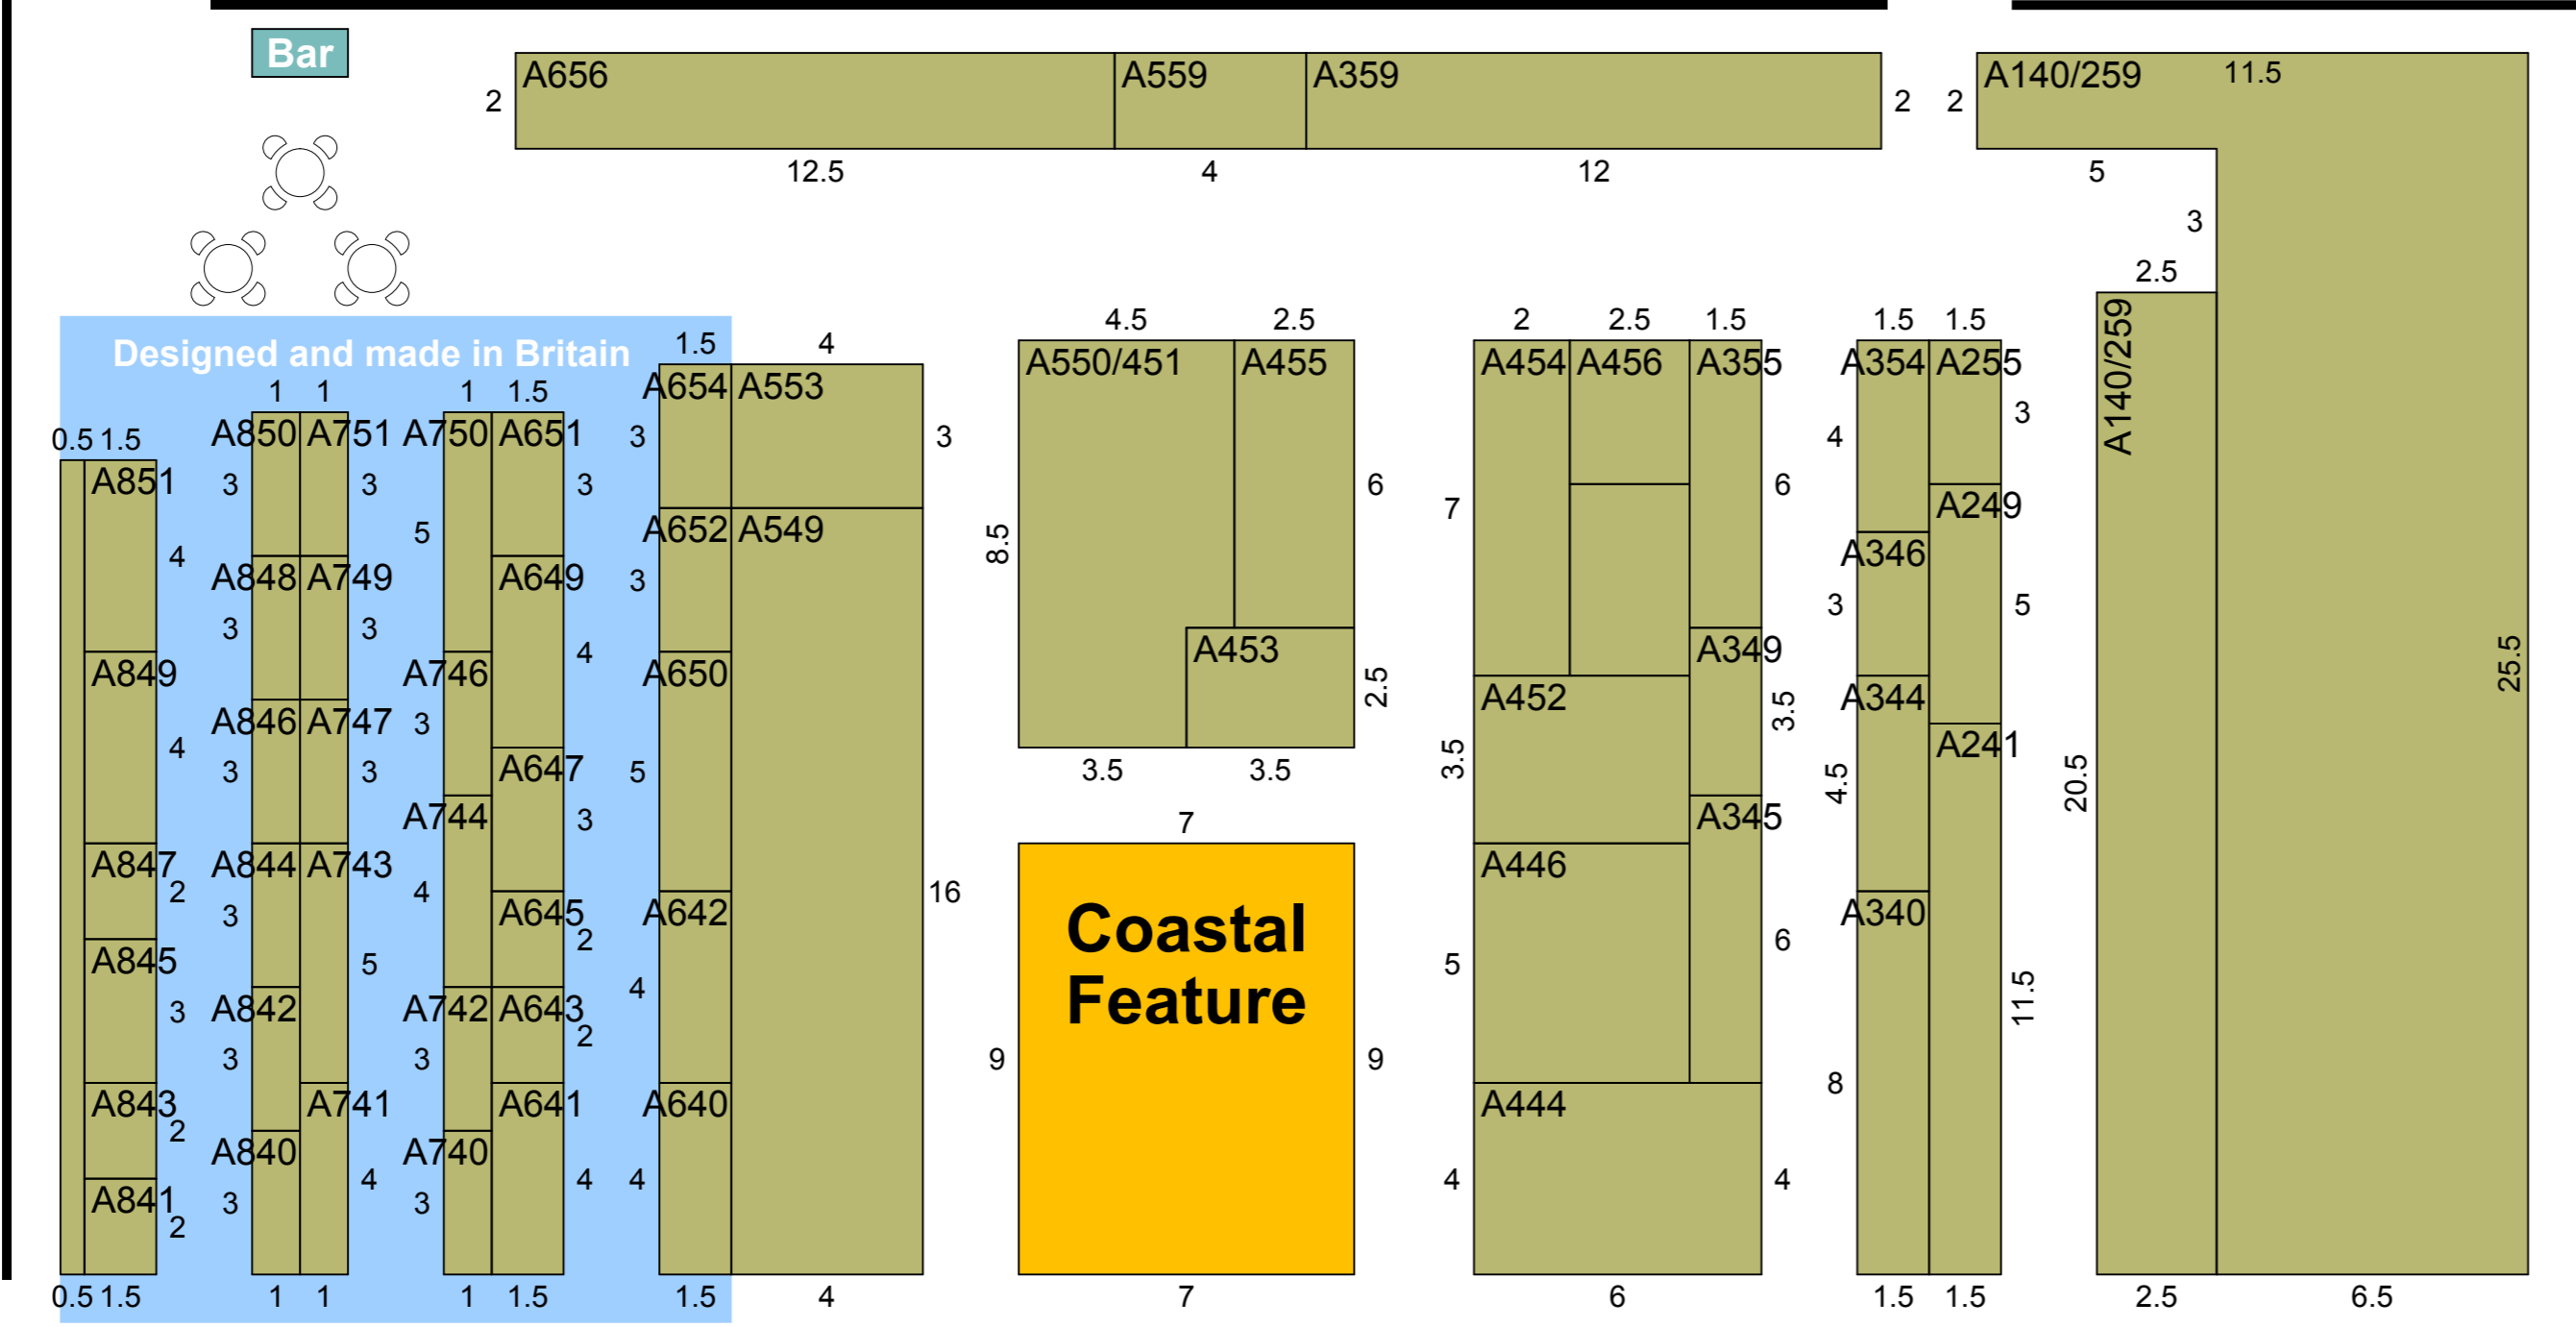

Giving & Living trade show, Exeter
12 - 15 January 2020
Organised By
Hale Events
01934 733433

www.givingliving.co.uk

Coastal Feature

NEWCOMERS
A819, A818, A719, A718, A619, A618, A519, A518/423, A410/317, A318/219, A218, A119, A814, A715, A712, A616, A511, A408, A315, A316, A209, A812, A711, A710, A610, A511, A408, A315, A311, A216, A118, A811, A711, A710, A610, A511, A408, A315, A311, A214, A118, A805, A808, A709, A709, A607, A505, A508, A409, A408, A315, A311, A214, A118, A801, A806, A707, A706, A608, A504, A405, A406, A305, A304, A205, A214, A111, A206, A105, A106, A104, A105, A102

Speakers Corner

Registration

Main Entrance